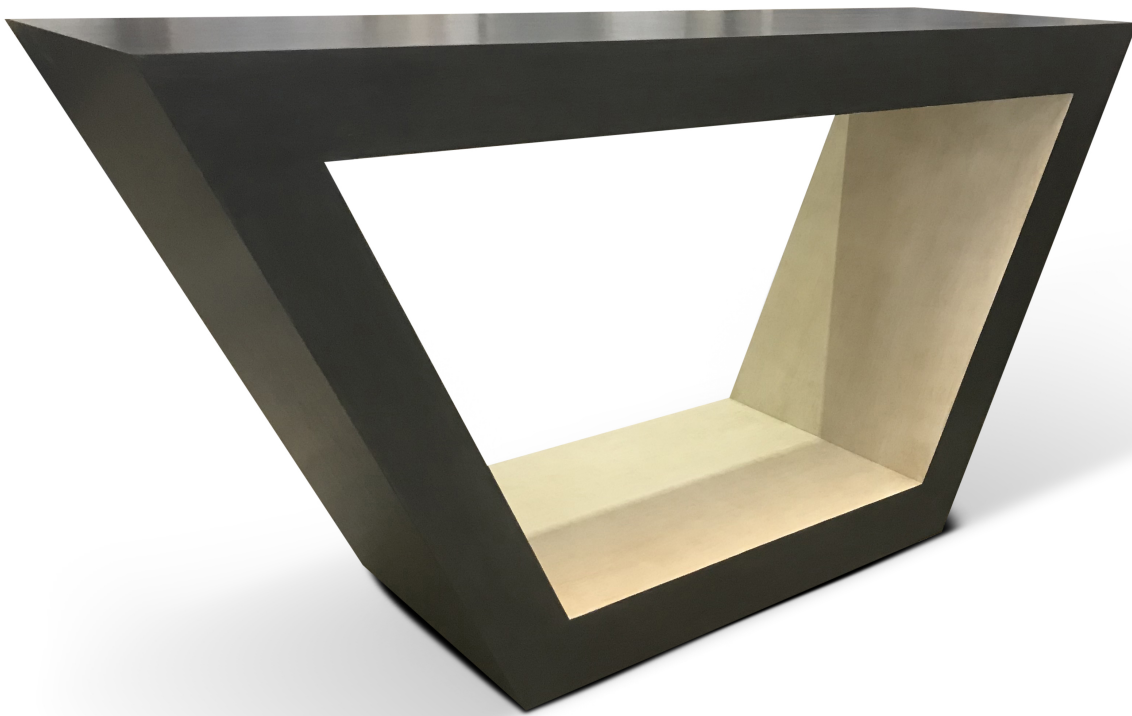

CONSOLES

ZEIGER CONSOLE

32" H x 60" W x 18" D

TRITTER FEEFER

Let's Create Together.

**Photography may not be representative of standard hardware and/or finishes.
Additional charge may apply for upgraded hardware and/or finishes.