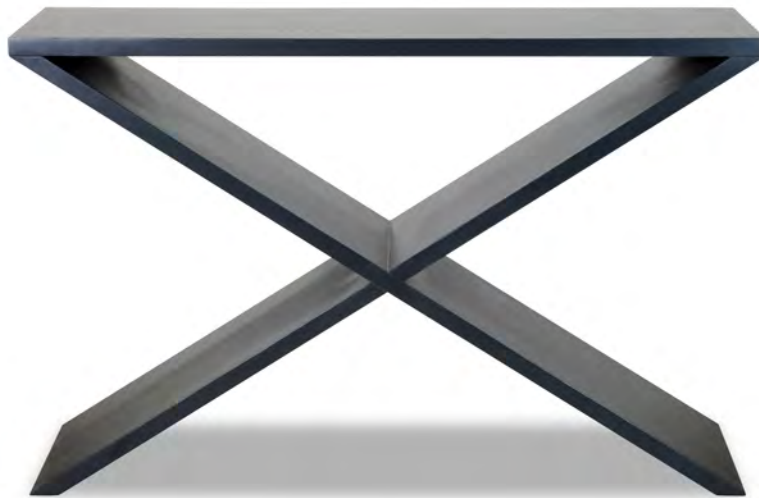

CONSOLE

NOW Xavier Console

32" H x 50" W x 15" D

GRAPHITE

PEARL

**TRITTER
FEEFER**
NOW

In stock and ready for immediate delivery
Only Available in Finishes as Shown