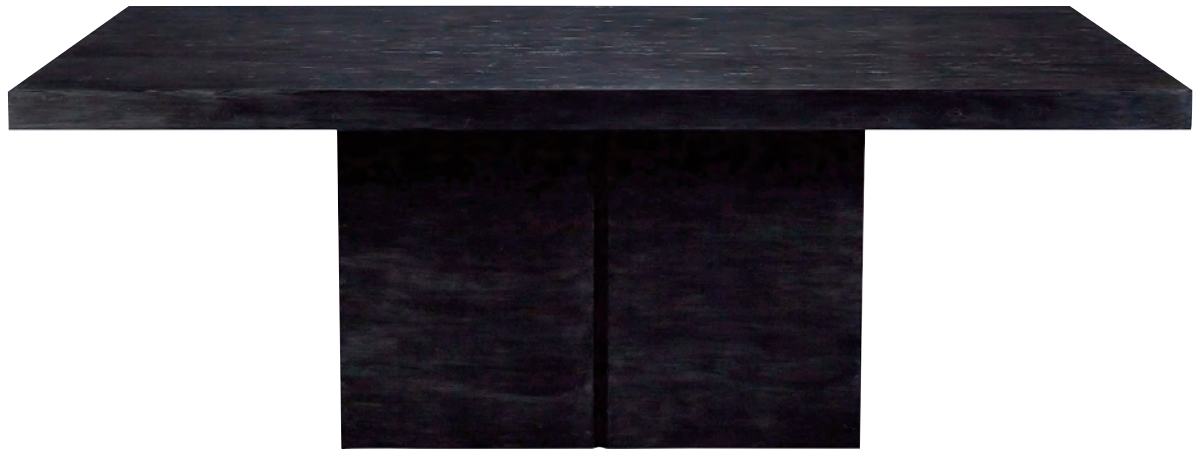

DINING TABLES

PARK AVENUE DINING TABLE

30"H x 84"W x 40"D

TRITTER FEEFER

Let's Create Together

**Photography may not be representative of standard hardware and/or finishes.
Additional charge may apply for upgraded hardware and/or finishes.