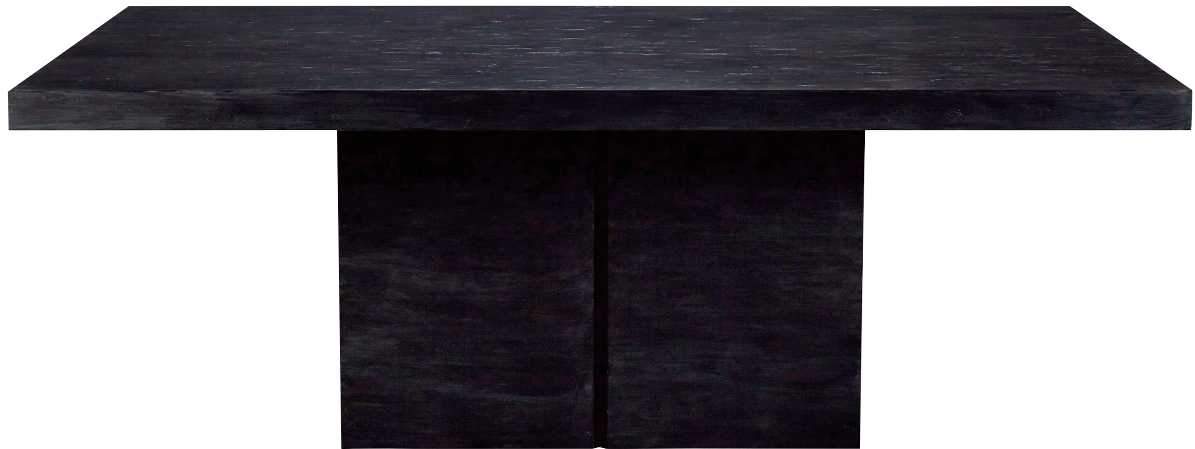

# DINING TABLES

## PARK AVENUE DINING TABLE

---

30"H x 84"W x 40"D

**TRITTER FEEFER**

Let's Create Together

\*\*Photography may not be representative of standard hardware and/or finishes.  
Additional charge may apply for upgraded hardware and/or finishes.