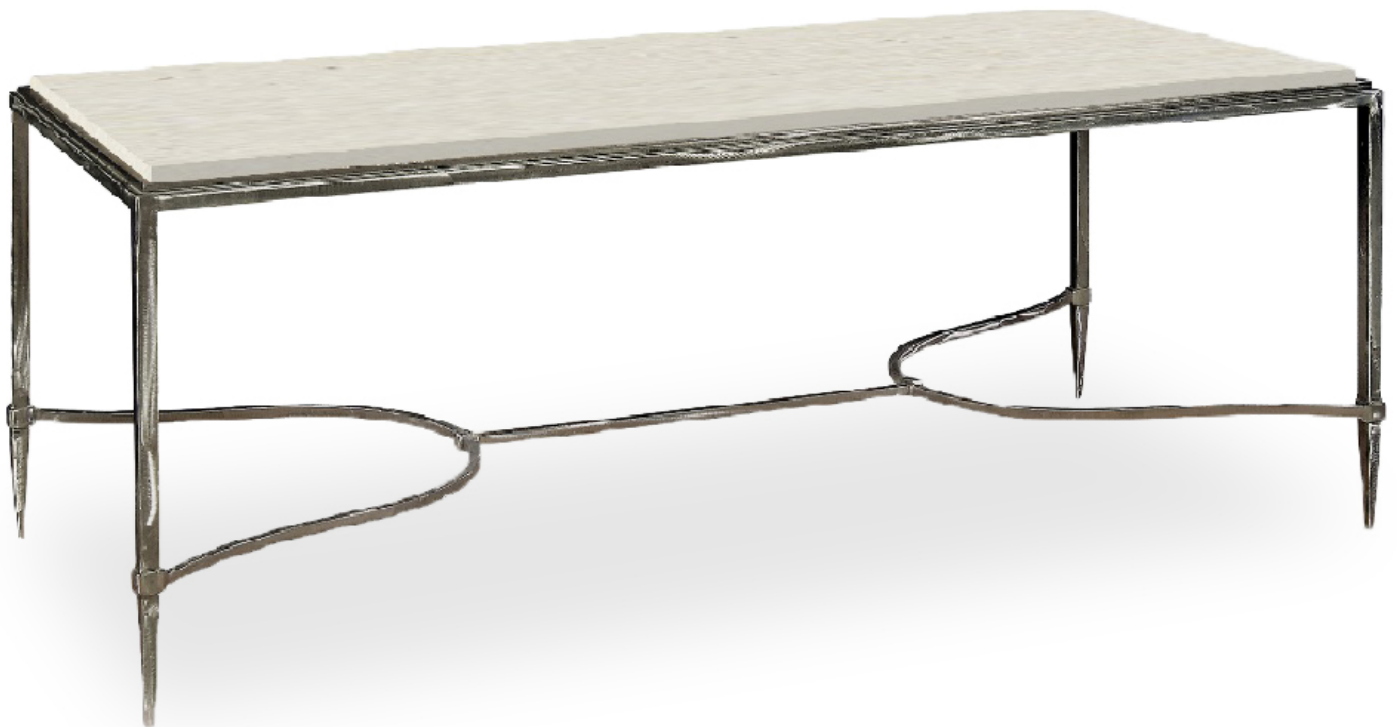

TRITTER FEEFER | Home Collection

# DINING TABLES

## GARBO DINING TABLE

SIZE: 30" H x 84" W x 36" D

CUSTOMIZATION AVAILABLE